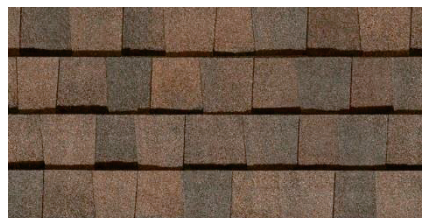

Heckaman Homes

Welcoming families home since 1969.

CertainTeed Landmark Shingles STD in Benchmark and Signature Series

Weathered Wood

Colonial Slate

Resawn Shake

Driftwood

Heather Blend

Atlantic Blue

Hunter Green

Burnt Sienna

Moire Black

For more details and actual photos of homes with CertainTeed Landmark shingles visit www.certainteed.com