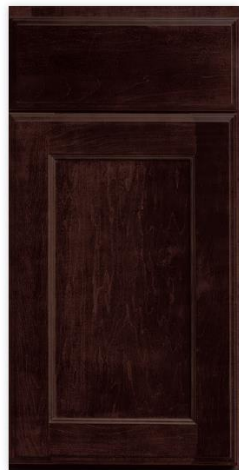

2017-18 Merillat Upgrade Group B Cabinet Offering

ARBOR FALLS EXPRESS
THERMOFOIL

Shown: White (thermofoil)

SPRING VALLEY HICKORY

Stain: Natural

Stain: Natural

RALSTON EXPRESS
MAPLE

Shown: Kona (stain)

Toffee (stain)

Sable (stain)

Sedona (stain)

Kona (stain)

www.merillat.com/professionals/productinformation/express

Cotton (paint)

Chiffon (paint)

Toffee w/ Java Glaze
(stain with glaze)