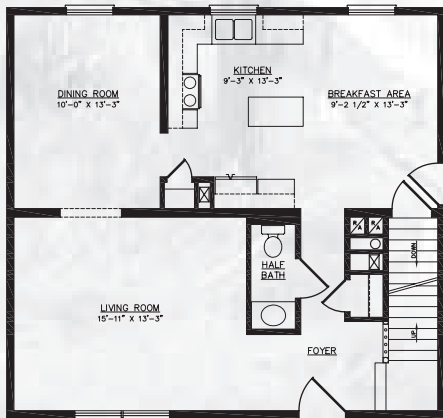

SQ. FT.	1,680
DIMENSIONS	28 x 30
BEDROOMS	3
BATHS	2 1/2

Washington

FIRST FLOOR

SECOND FLOOR

OPTIONAL
CRAWLSPACE

Renderings are artists interpretations only. Illustrations may show garages, porches and other options that are not standard in the basic floor plan or are added on-site by builder.