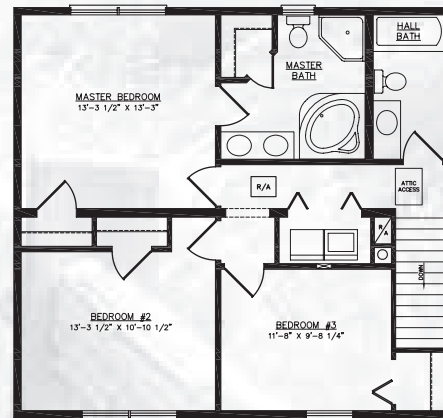

SQ. FT.	1,680
DIMENSIONS	28 x 30
BEDROOMS	3
BATHS	2 1/2

Washington

FIRST FLOOR

SECOND FLOOR

OPTIONAL
CRAWLSPACE

Renderings are artists interpretations only. Illustrations may show garages, porches and other options that are not standard in the basic floor plan or are added on-site by builder.