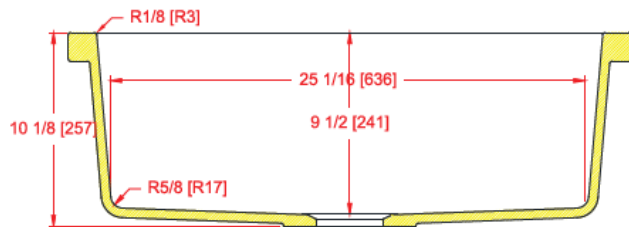

Gemstone sinks are proudly made in the USA and certified by:

GEMSTONE
America's Premier Sink Manufacturer