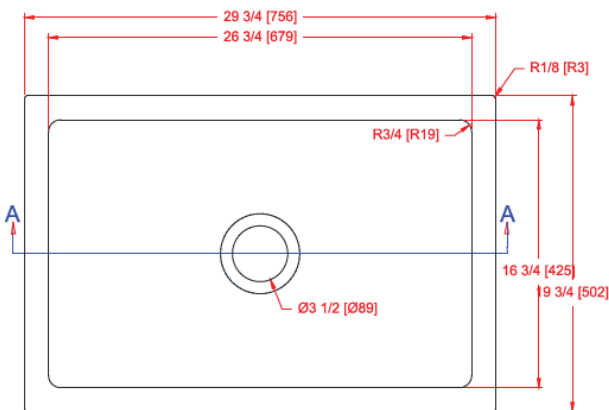

Gemstone sinks are proudly made in the USA and certified by:

GEMSTONE
America's Premier Sink Manufacturer