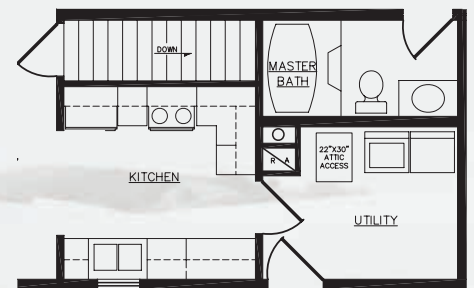

America

SQ. FT.	1,400
DIMENSIONS	28 x 50
BEDROOMS	3
BATHS	2

CRAWLSPACE PLAN

KITCHEN / UTILITY OPTION

BASEMENT PLAN