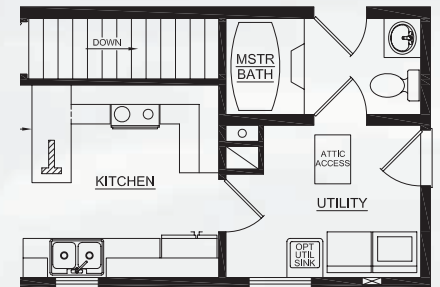

America

SQ. FT.	1,400
DIMENSIONS	28 x 50
BEDROOMS	3
BATHS	2

CRAWLSPACE PLAN

KITCHEN / UTILITY OPTION

BASEMENT PLAN