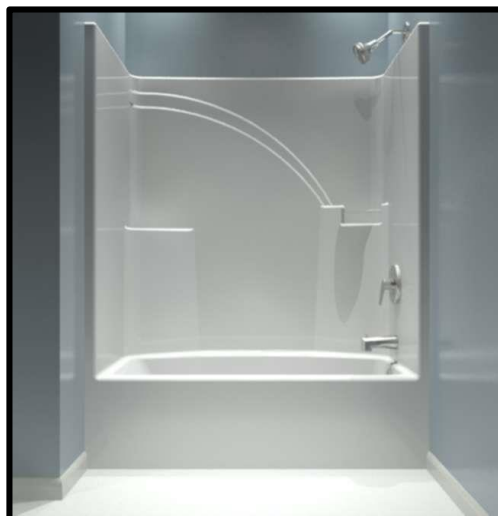

Showers - Optional

36" Shower

48" Shower w/2 Seats
Also Available w/1 or No Seats

60" Shower w/2 Seats
Also Available w/1 or No Seats

Neo Angle Shower

60" Fiberglass
Tub/Shower Combo

Handicap Shower
w/Folding Seat & Grab Bar