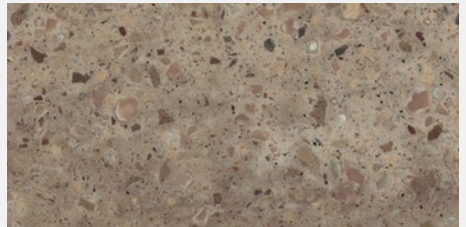

CORIAN®  
SOLID SURFACE

Clamshell

Graylite

Sandstone

Linen

Hazelnut

Riverbed

Platinum